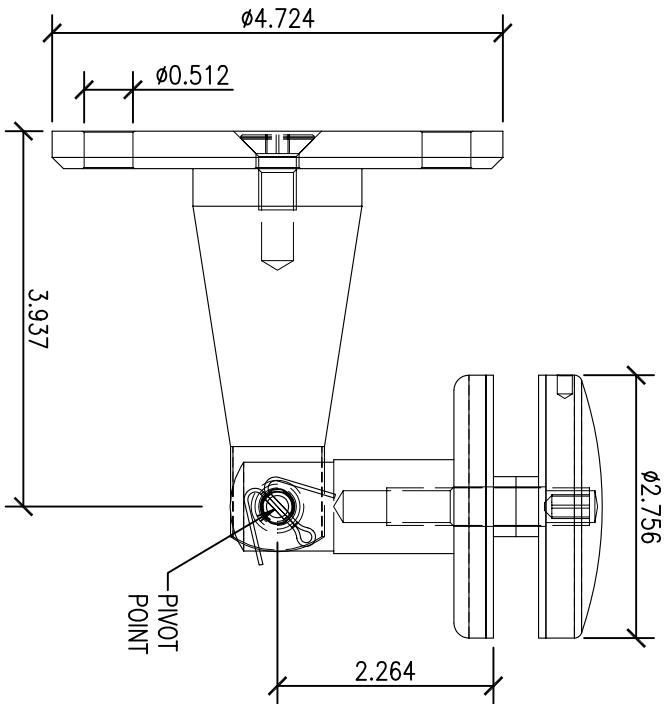

PLANVIEW

ELEVATION

SECTION

| | |
|-------------------|------------------------------|
| TITOEZ PART # | CN.001.01.16.M |
| DRAWING FILE NAME | CANOPY WALL TO GLASS |
| PART DESCRIPTION | CANOPY WALL TO GLASS FITTING |