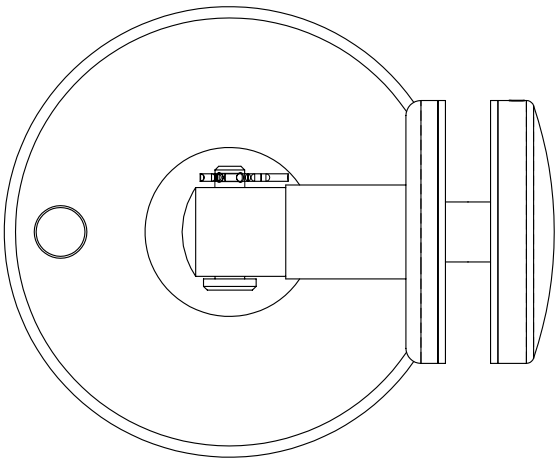

PLANVIEW

ELEVATION

SECTION

| | |
|-------------------|------------------------------|
| TITOEZ PART # | CN.001.01.16.M |
| DRAWING FILE NAME | CANOPY WALL TO GLASS |
| PART DESCRIPTION | CANOPY WALL TO GLASS FITTING |