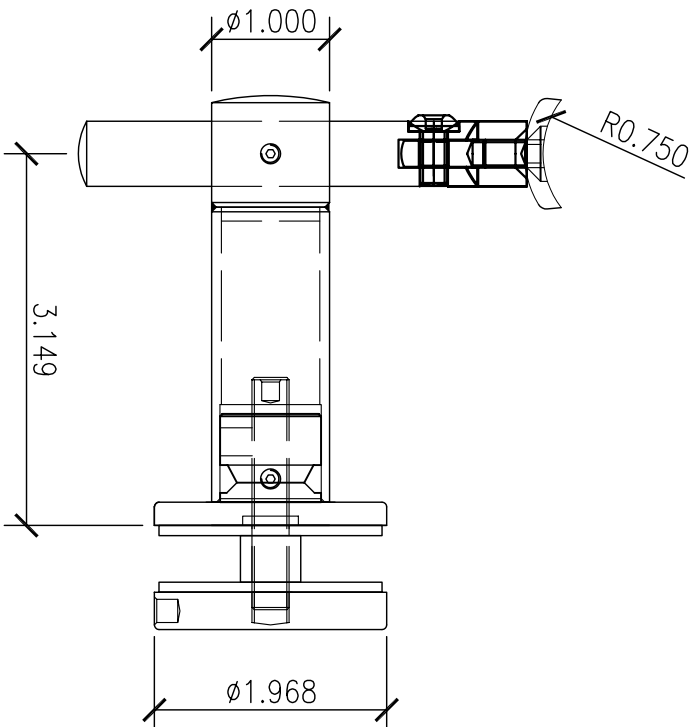

PLANVIEW

ELEVATION

SECTION

TITTOZ PART #	GS.001.06.04.M
DRAWING FILE NAME	GLASS BRACKET FOR HANDRAIL
PART DESCRIPTION	SWIVEL GLASS BRACKET FOR 1.5"Ø