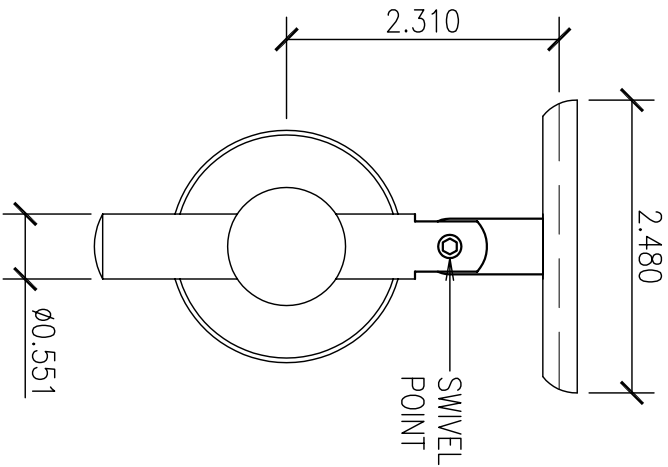

PLANVIEW

ELEVATION

SECTION

TITTOZ PART #	GS.001.06.04.M
DRAWING FILE NAME	GLASS BRACKET FOR HANDRAIL
PART DESCRIPTION	SWIVEL GLASS BRACKET FOR 1.5"Ø