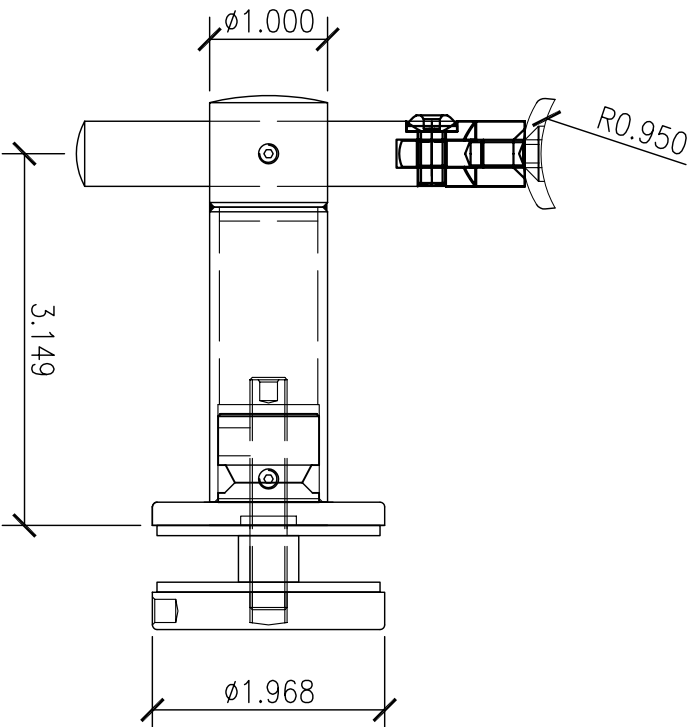

PLANVIEW

ELEVATION

SECTION

TITTOZ PART #	GS.001.04.04.M
DRAWING FILE NAME	GLASS BRACKET FOR TOPCAP
PART DESCRIPTION	SWIVEL GLASS BRACKET FOR 1.9"Ø