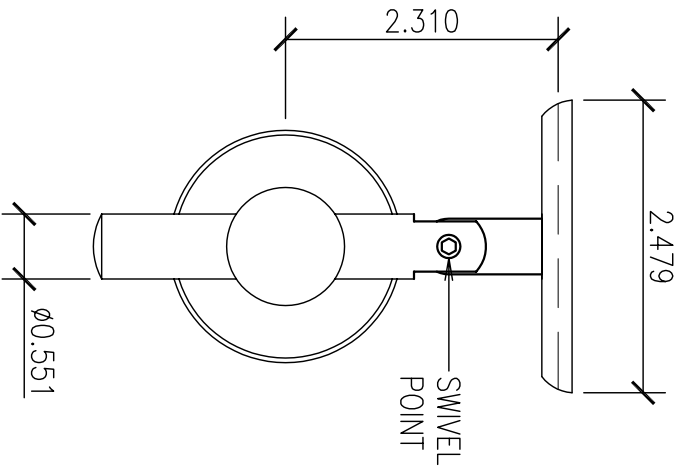

PLANVIEW

ELEVATION

SECTION

TITTOZ PART #	GS.001.04.04.M
DRAWING FILE NAME	GLASS BRACKET FOR TOPCAP
PART DESCRIPTION	SWIVEL GLASS BRACKET FOR 1.9"Ø