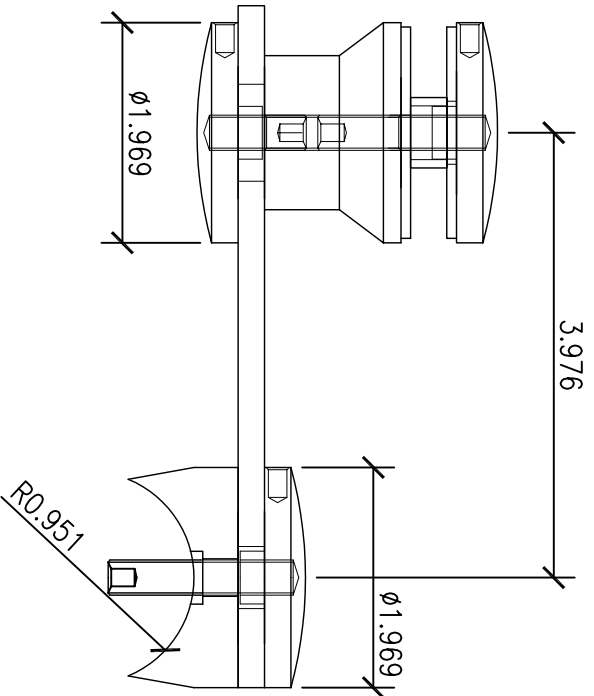

ELEVATION

PLANVIEW

SECTION

TITON PART #	GB.020.03.04.M
DRAWING FILE NAME	SPIDER CLIP SINGLE
PART DESCRIPTION	SINGLE SPIDER GLASS CLIP FOR 1.9"Ø POST