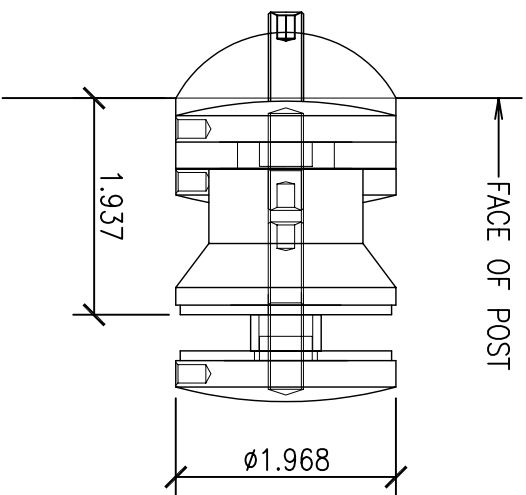

ELEVATION

PLANVIEW

SECTION

TITON PART #	GB.020.03.04.M
DRAWING FILE NAME	SPIDER CLIP SINGLE
PART DESCRIPTION	SINGLE SPIDER GLASS CLIP FOR 1.9"Ø POST