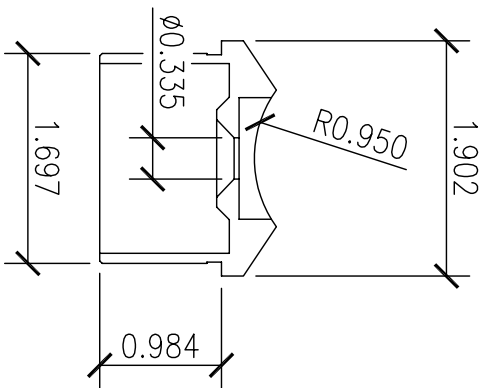

ELEVATION

SECTION

TITON PART #	TR.014.04.04.M
DRAWING FILE NAME	TOPCAP COPED CONNECTOR
PART DESCRIPTION	COPED CONNECTOR FOR 1.9"Ø, 13 GA