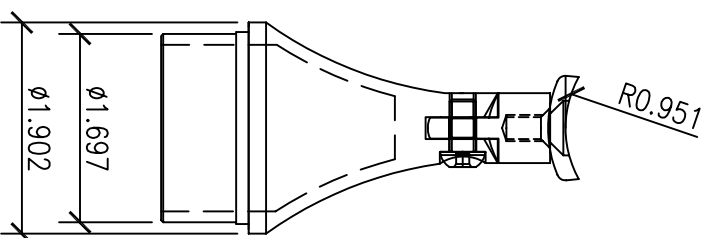

PLANVIEW

ELEVATION

SECTION

TITTOZ PART #	TS.203.24.04.M
DRAWING FILE NAME	TOPCAP POST SADDLE CASTING SWIVEL
PART DESCRIPTION	SWIVEL SADDLE FOR 1.9"Ø TOPCAP/1.9" POST, 13 GA