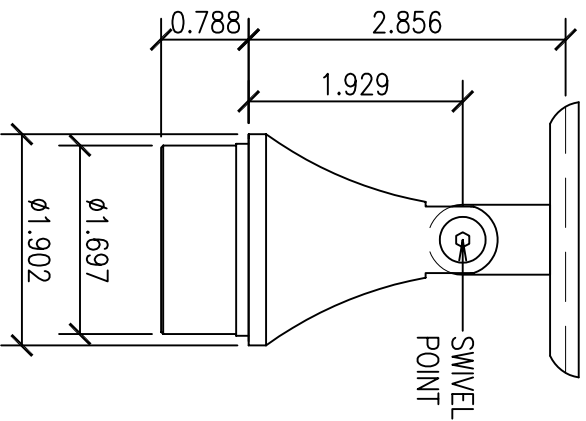

PLANVIEW

ELEVATION

SECTION

TITTOZ PART #	TS.203.24.04.M
DRAWING FILE NAME	TOPCAP POST SADDLE CASTING SWIVEL
PART DESCRIPTION	SWIVEL SADDLE FOR 1.9"Ø TOPCAP/1.9" POST, 13 GA