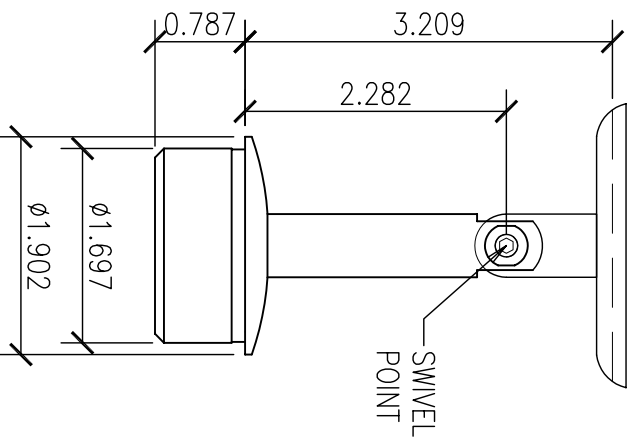

**PLANVIEW**

**ELEVATION**

**SECTION**

TITIOZ PART #	TS.014.04.04.M
DRAWING FILE NAME	TOPCAP POST SADDLE STEM SWIVEL
PART DESCRIPTION	SWIVEL SADDLE FOR 1.9"Ø TOPCAP/1.9" POST, 13 GA