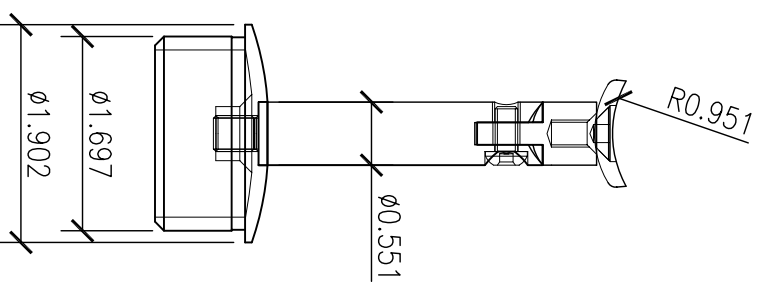

**PLANVIEW**

**ELEVATION**

**SECTION**

TITIOZ PART #	TS.014.04.04.M
DRAWING FILE NAME	TOPCAP POST SADDLE STEM SWIVEL
PART DESCRIPTION	SWIVEL SADDLE FOR 1.9"Ø TOPCAP/1.9" POST, 13 GA